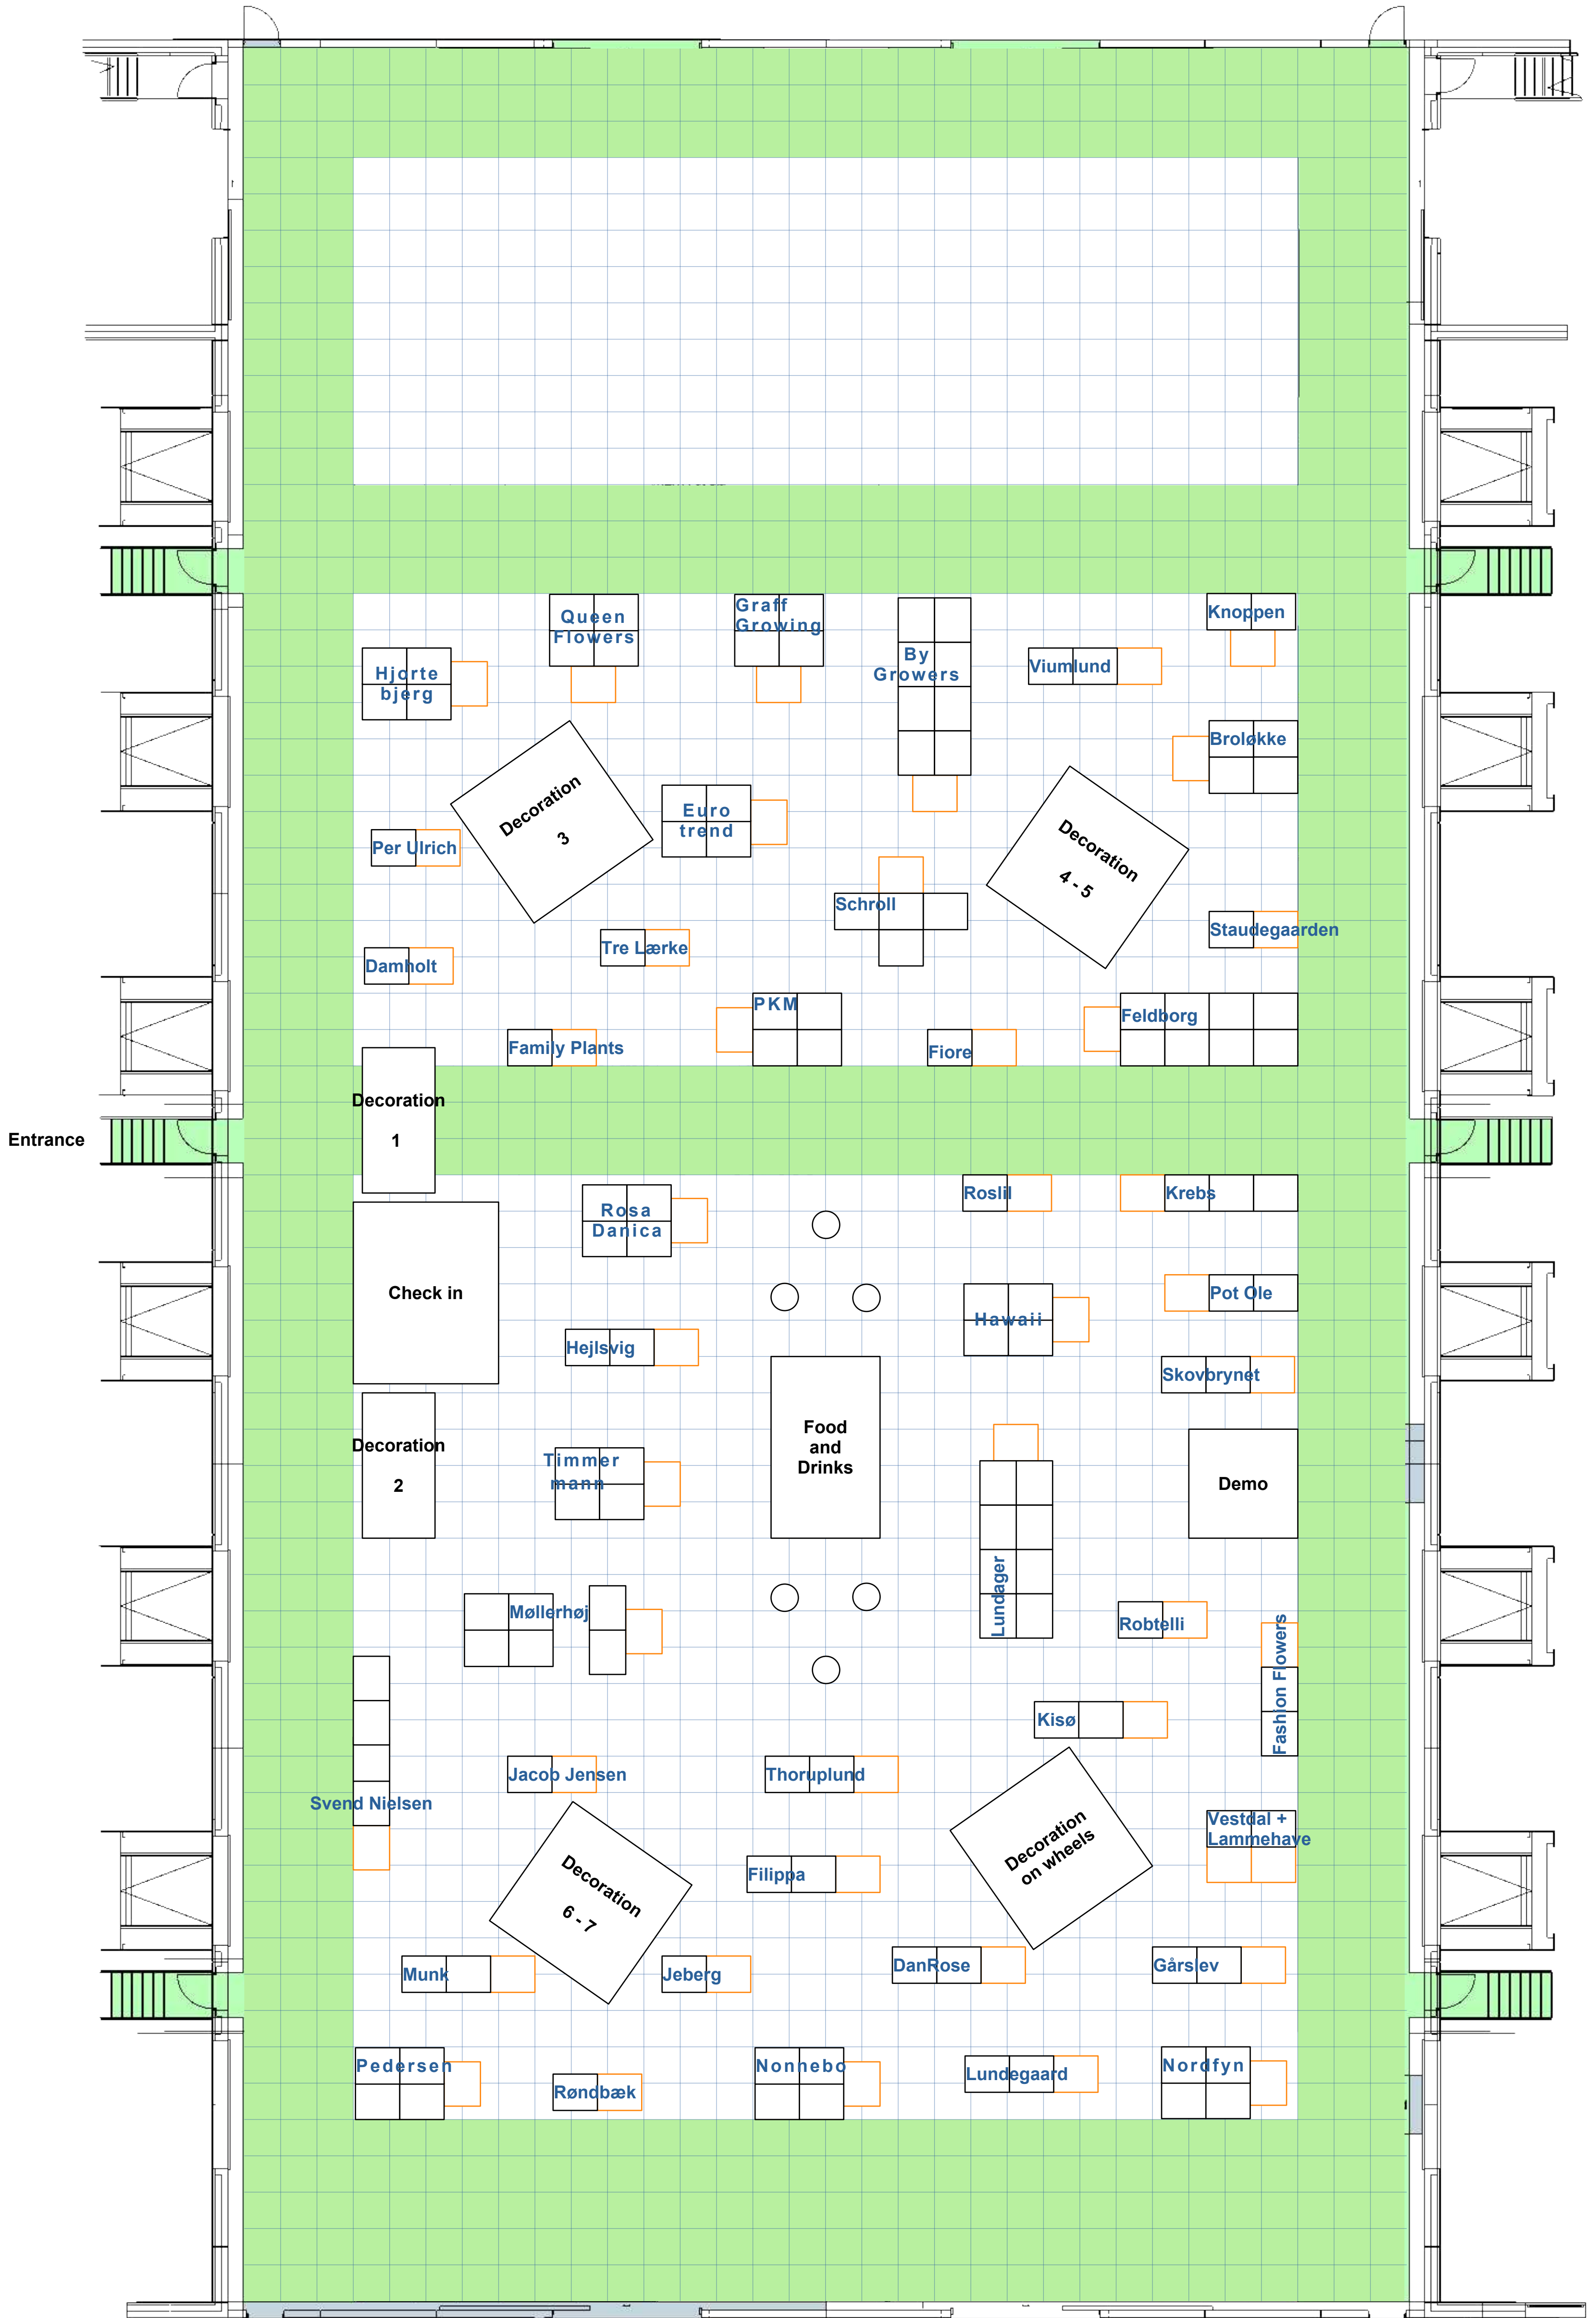

Flora Dania Summer Trade Fair 2024 - 04-06-2024

Orange box = extra table

White box = 1x1 meter