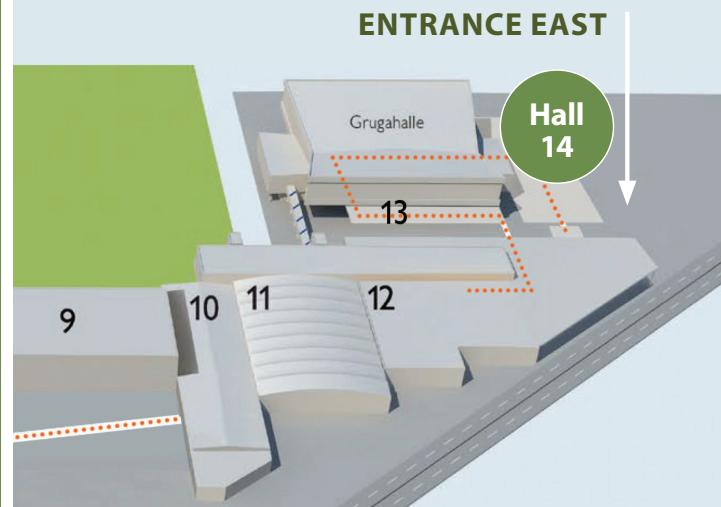

Come and visit us in Hall 14!
23–26 January 2018,
daily from 9 am – 6 pm.

We look forward to seeing you!

floradania.dk

www.floradania.dk